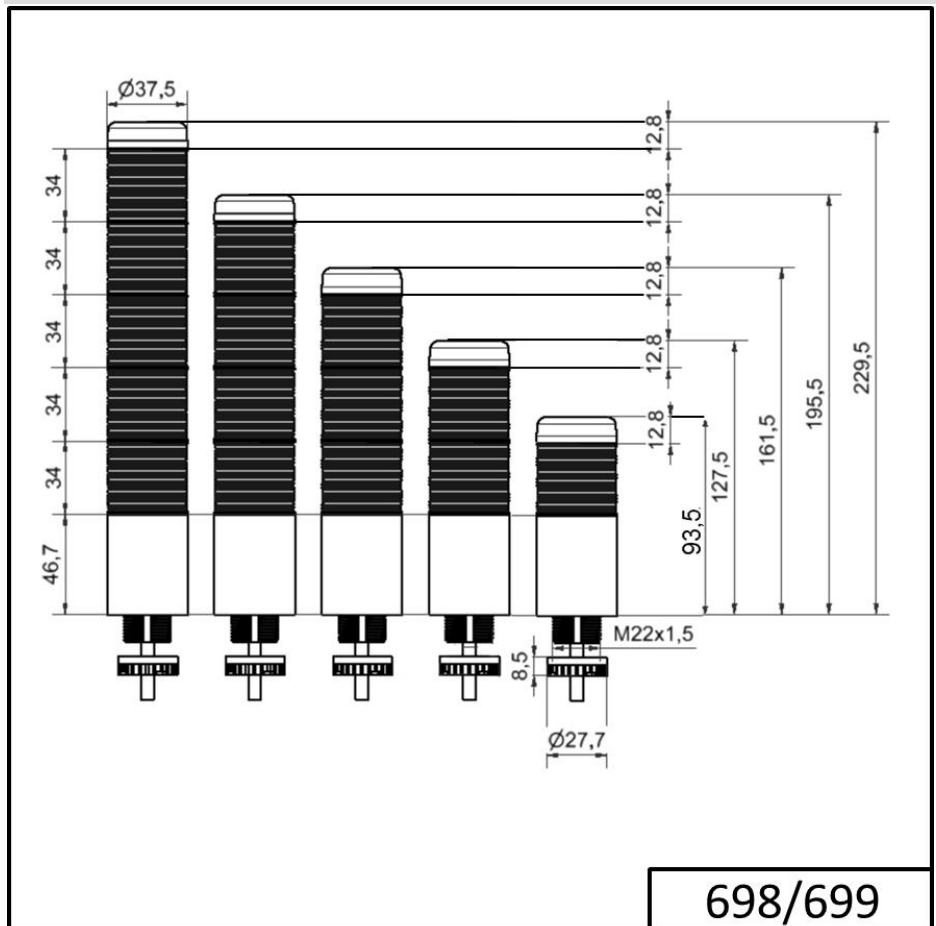

Completely pre-assembled Signal Towers / KOMPAKT 37
K37 cable EM Pulse tone 24VAC/DC CL/GN/Y

Light colour	Green Red White Yellow
Optical signal image	Permanent
Service life optical	50,000 h maximum

ACUSTICAL DATA	
Volume/dB(max) at 1m distance	85,0 dB (A)
Acoustic signal image	Pulse tone
Audio frequency	2900 Hz
Acoustic service life	5,000 h minimum

DRAWING

! For additional installation and mounting information, refer to the appropriate user guide at www.werma.com. This printed copy is for information only and is subject to alteration.