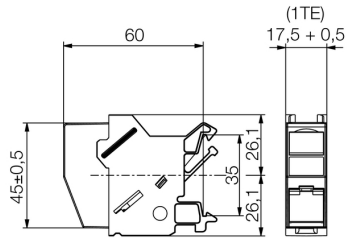

IE-XM-RJ45/RJ45

Weidmüller Interface GmbH & Co. KG
Klingenbergstraße 26
D-32758 Detmold
Germany

www.weidmueller.com

Drawings

Dimensioned drawing