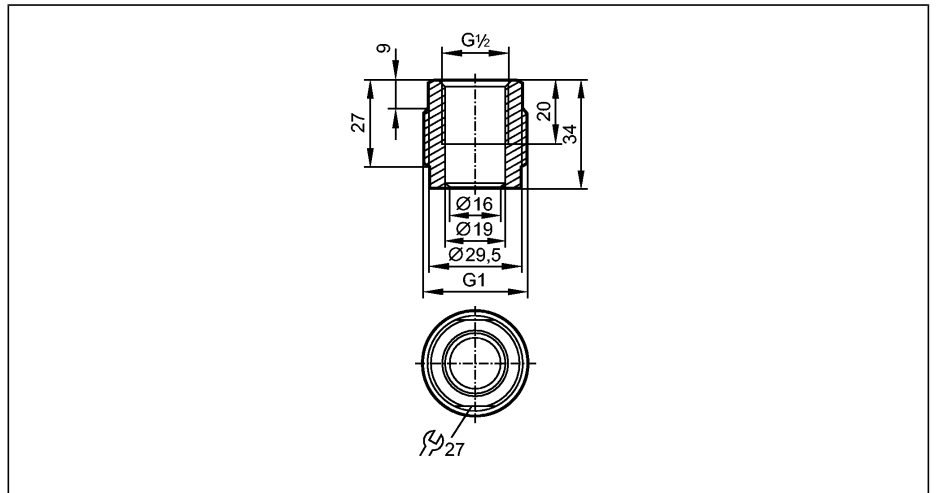

Accessories

E43303

G 1

Tuning fork adapter

Made in Germany

EHEDG Certified

Surface characteristics Ra / Rz	0.4 / 4 **)
Housing materials	stainless steel 316L / 1.4435
Weight [kg]	0.162
Remarks	**) areas in contact with the medium