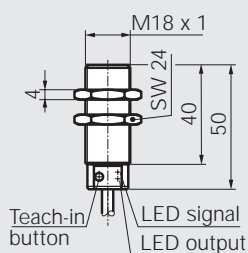

Series 18

- Simple Teach-in functions for sensing range set up
- Adaptable to fiber optics
- High visibility LED status indicators
- Light-/ dark operate programmable

connection diagrams

output states

excess gain curve

connectors

- ES 14
- ES 24
- ES 33AP2 2 m PUR
- ES 34AP2 2 m PUR

Distance
Tw 800 mm

Adaptable
fiber optics

Simple
Teach-in
functions

High visibility
LED status

cable

connector