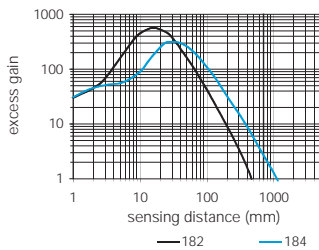

## Series 18

- Simple Teach-in functions for sensing range set up
- Adaptable to fiber optics
- High visibility LED status indicators
- Light-/ dark operate programmable

### connection diagrams

### excess gain curve