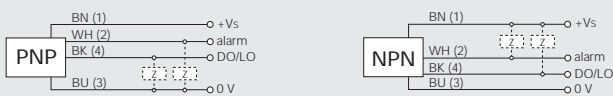

## Series 18

- Simple Teach-in functions for sensing range set up
- Adaptable to fiber optics
- High visibility LED status indicators
- Light-/ dark operate programmable

### connection diagrams

### output states